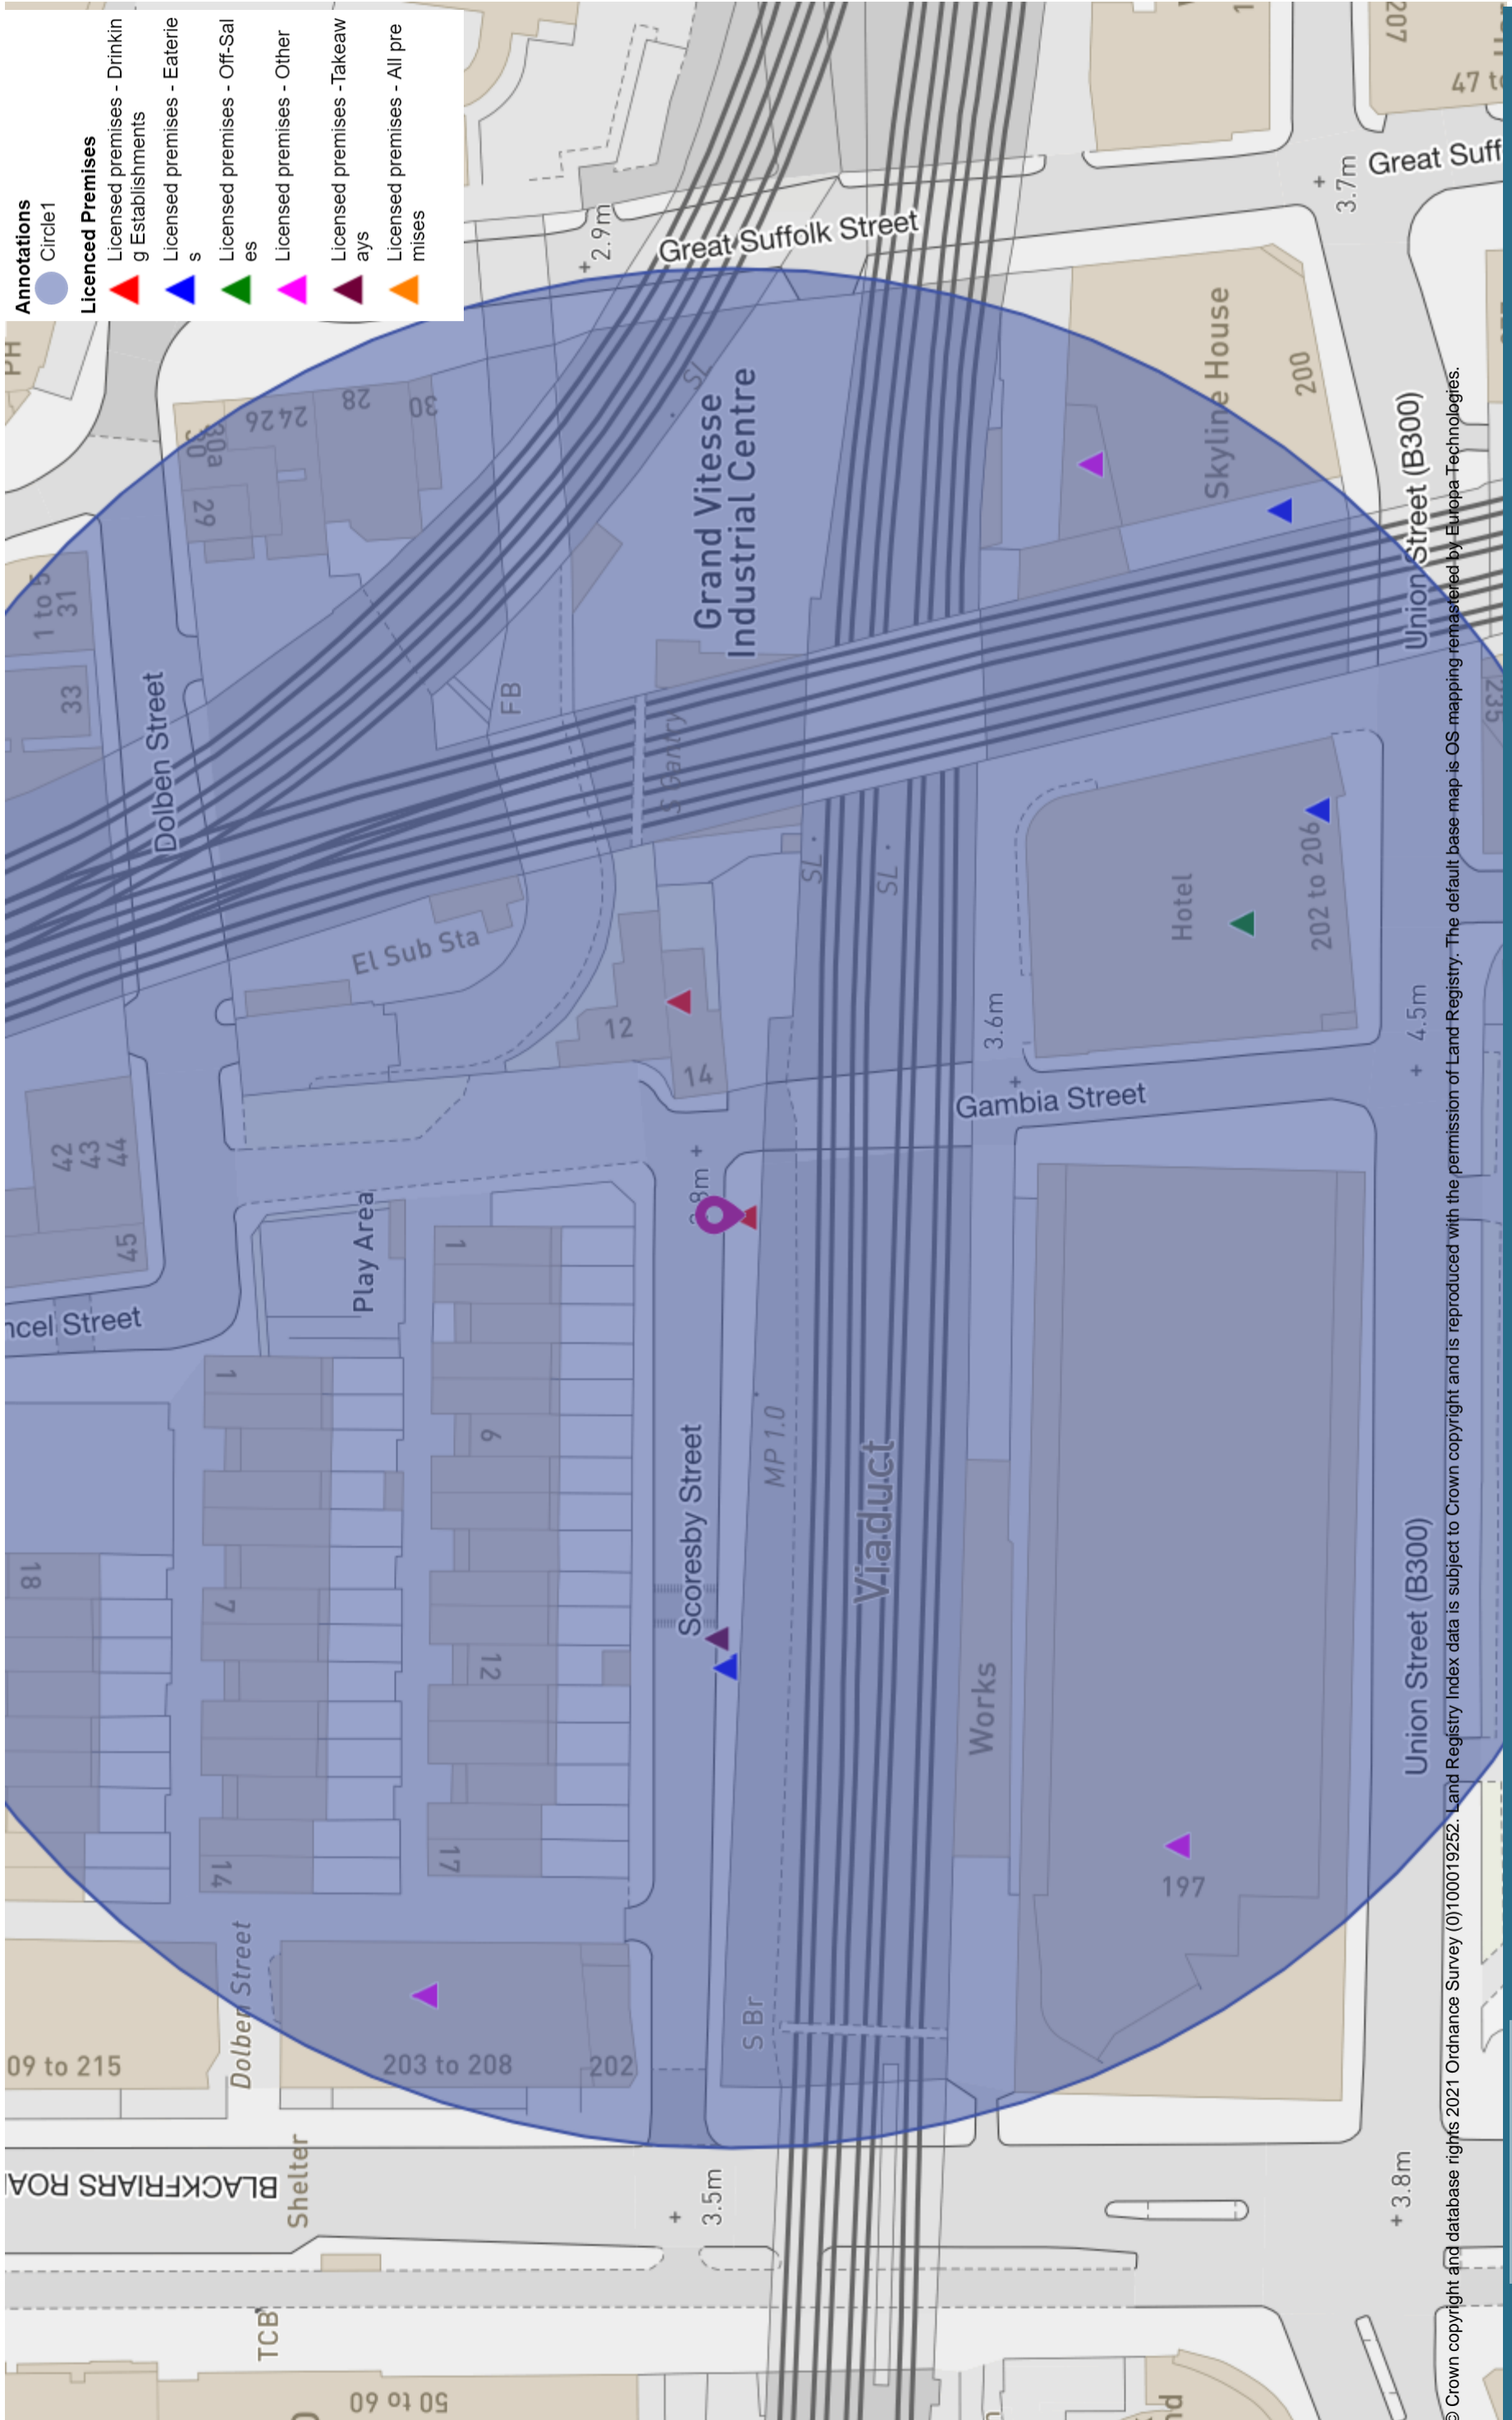

Southwark Tap & Wine Bar, Railway Arch 80, Scoresby Street, SE1 0XN

© Crown copyright and database rights 2021 Ordnance Survey (0100019252). Land Registry index data is reproduced with the permission of Land Registry. The default base map is OS-mapping remastered by Europa-Technologies.